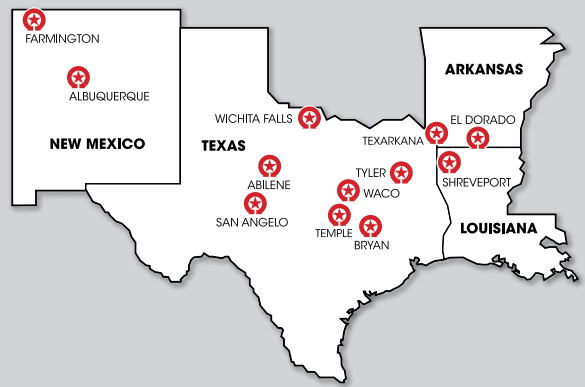

[Download Map Set](#)